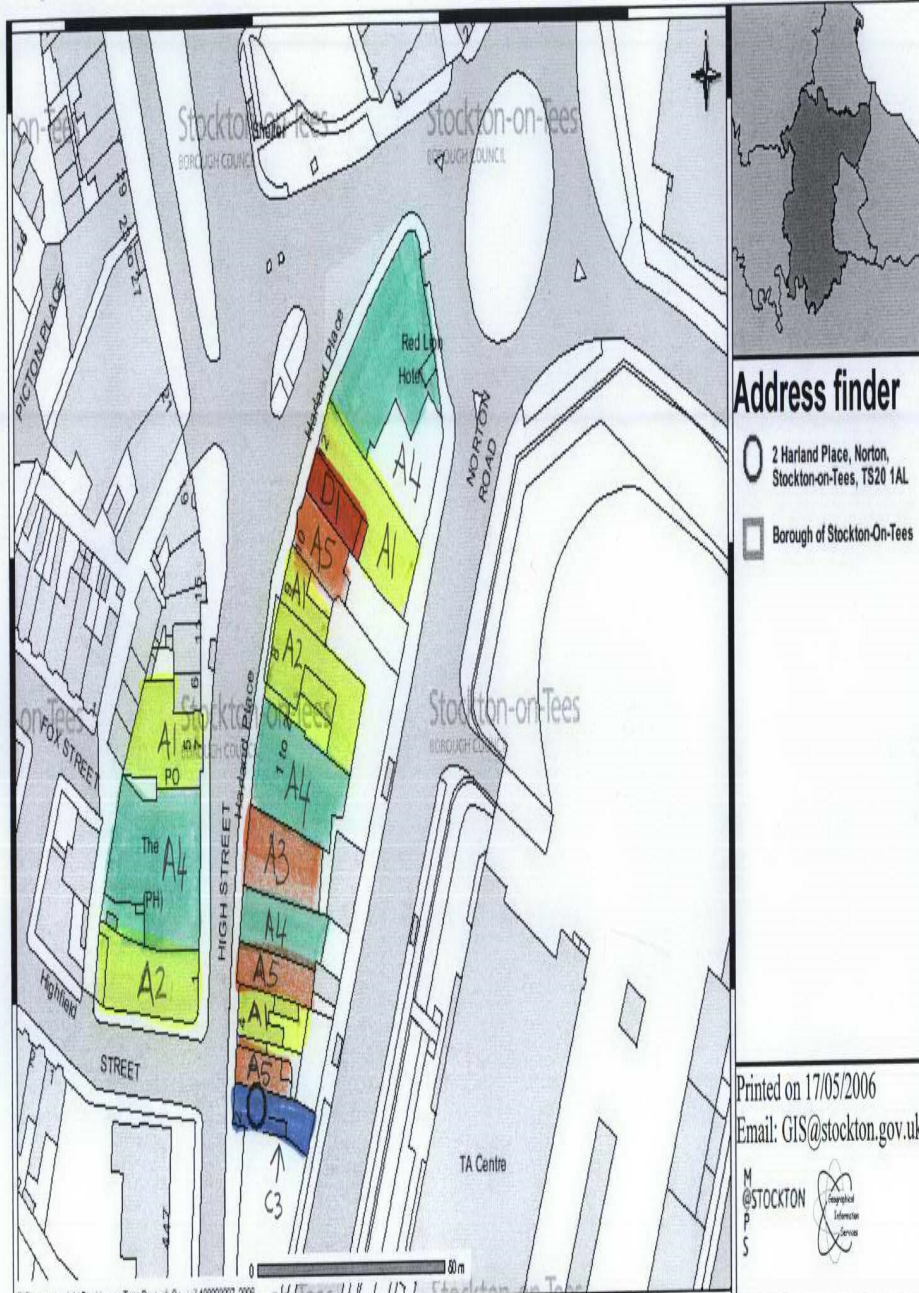

Print preview

Address finder

- 2 Harland Place, Norton, Stockton-on-Tees, TS20 1AL
- Borough of Stockton-On-Tees

Printed on 17/05/2006
 Email: GIS@stockton.gov.uk

© Crown copyright Stockton-on-Tees Borough Council 100023297, 2008
 For internal use only. Disclaimer: This map is believed to be correct. However SBC cannot be held responsible for any errors or omissions.

USE CLASSES :~

- A4
- A3/A5
- A1/A2
- C3
- D1

<http://corpgis01/Intranet/Maps@Stockton/main/print.htm>

17/05/2006